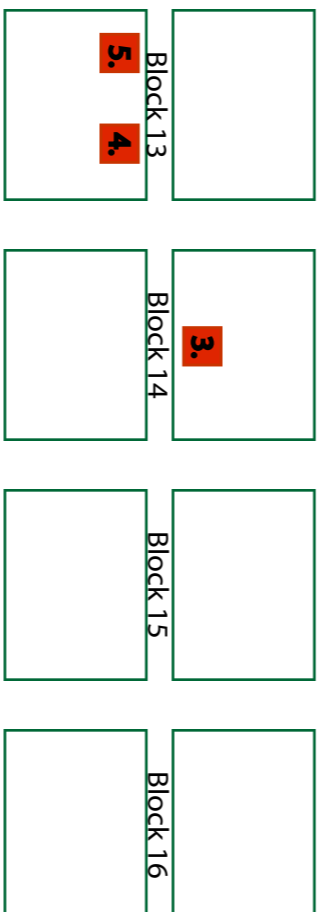

Catholic Free Section Walking Tour Map

1. Gravesite of Joseph Sindelbach
2. Gravesite of Ernest Doonan
3. Block 14, child graves
4. Gravesite of Phillip Nash

5. Gravesite of Nicholas Prettie
6. Gravesite of Fread Leaning
7. Gravesite of the Flannery family
8. Border of the Catholic Free section and Old Catholic section

Old Catholic Section

Road

8.

Old Catholic Section

Road